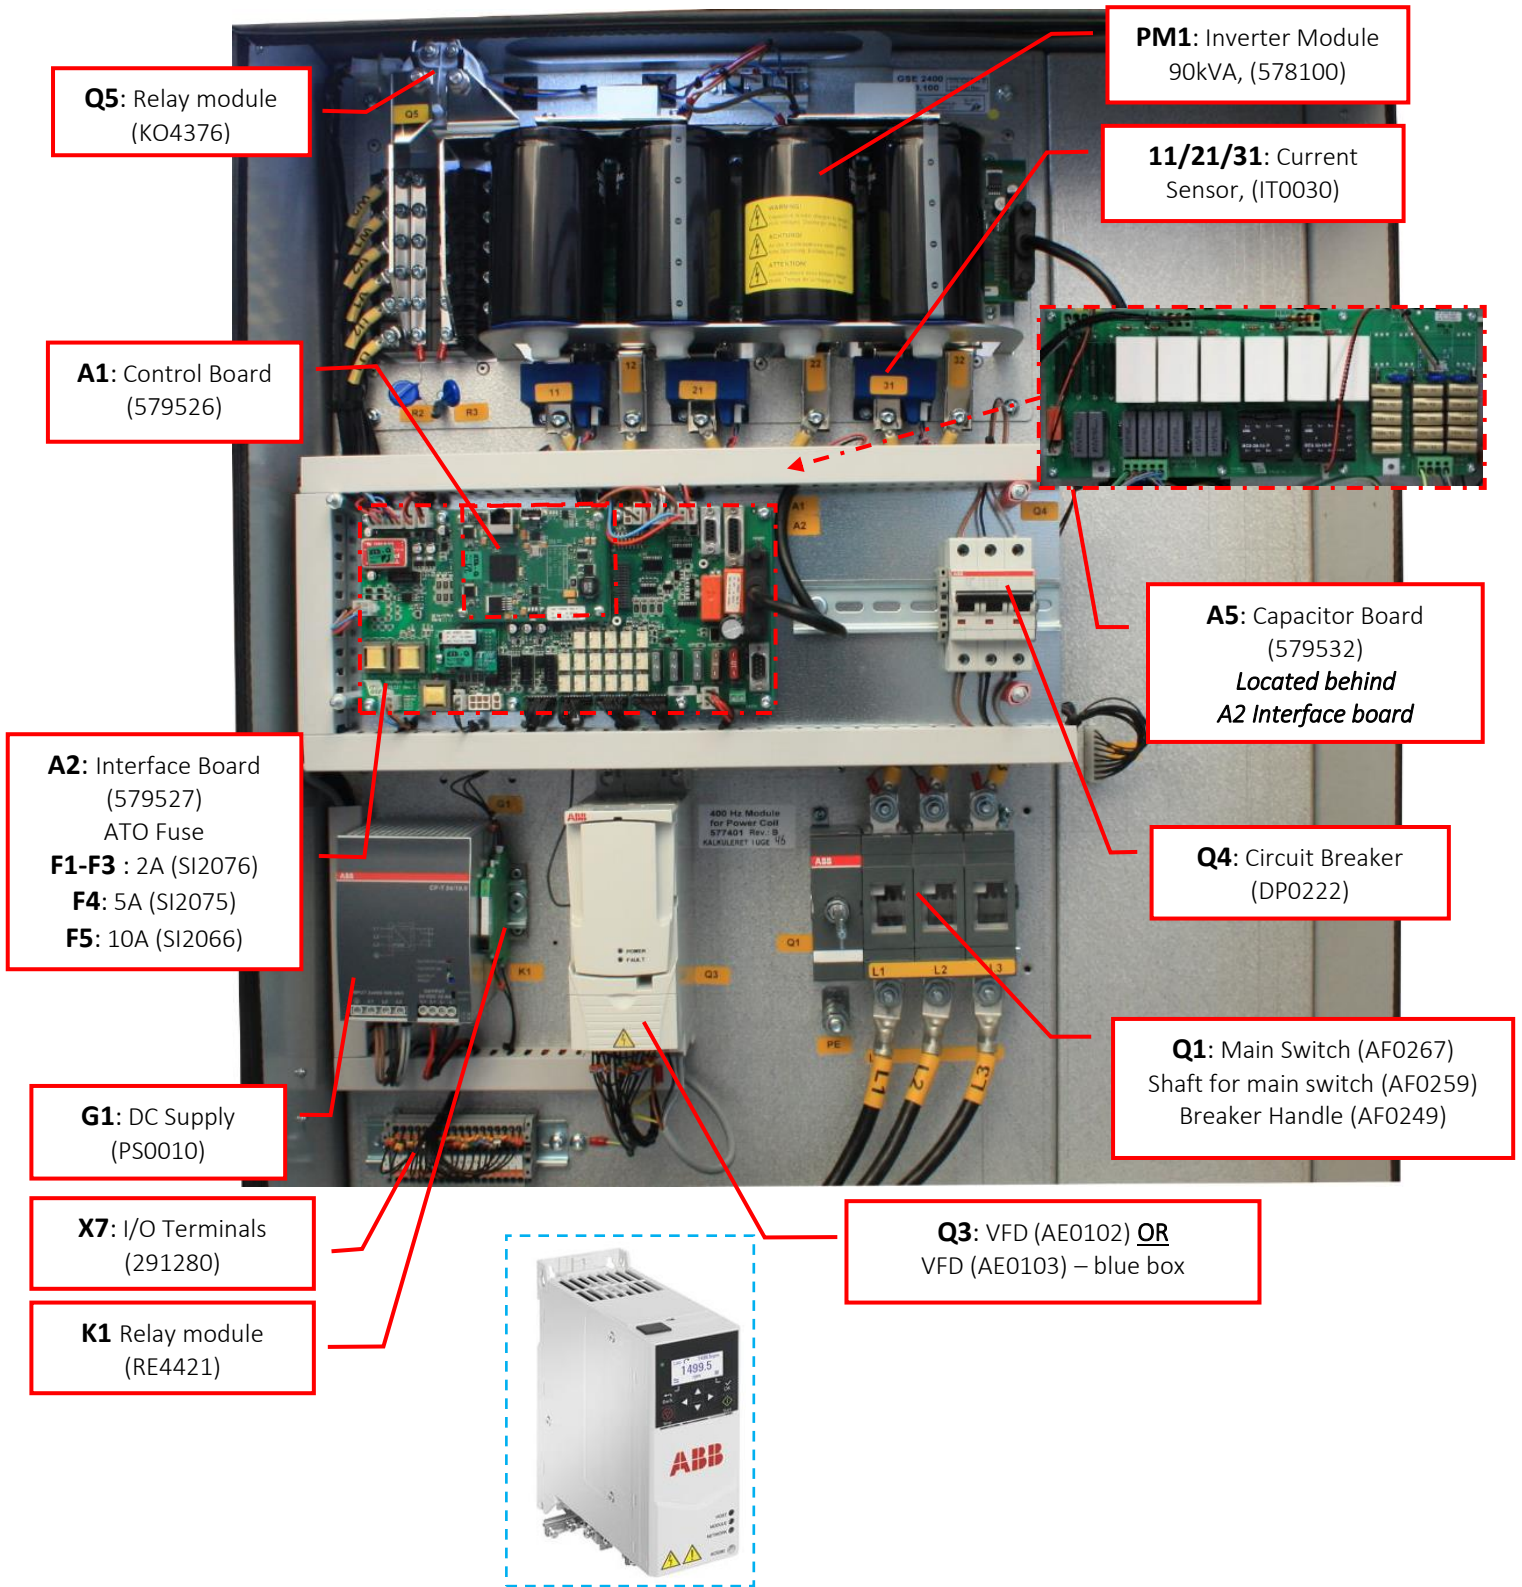

It's all about connections

2400 Power Coil

Illustrated Parts List

60-90 kVA - CE

Table of Content

Rear View (Electronic Zone).....	1
Left Hand Side View	2
Right Hand Side View	3
Front View	4
Bottom view	5
Remote Control Box (577801)	5
Outside view	6
Inside View	7

Rear View (Electronic Zone)