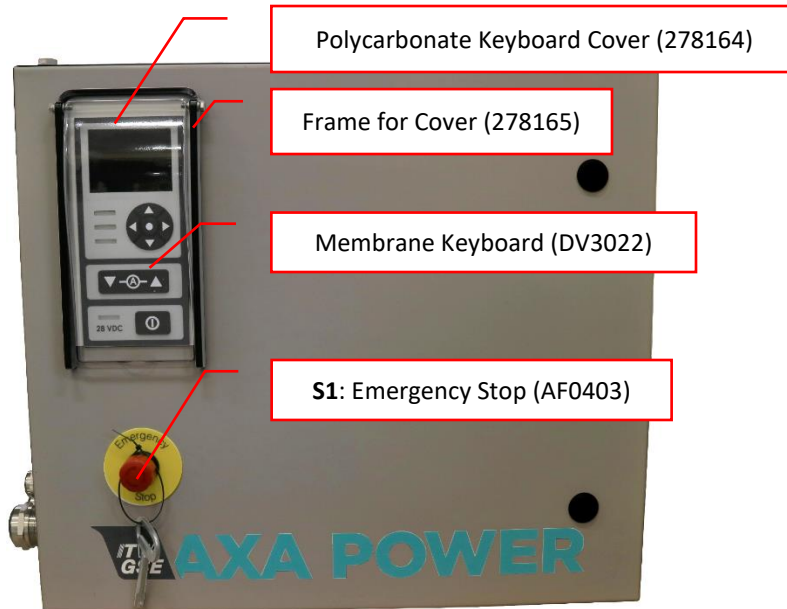

AXA 1400

Illustrated Parts List

GPU 28VDC (400/600A)

Table of Content

AXA 1400 GPU	1
Front View	1
Top View	1
Front -Inside Door.....	2
Front- Inside.....	3
Option.....	4
Remote Control Box (543802)	4
Remote Control Box - Inside.....	5

Illustrated Parts List - AXA 1400 Compact – 28V (400/600A)

Recommended Spare Parts list 543320 rev. -

AXA 1400 GPU

Please refer to www.itwgse.com/axapower for recommended list of spare parts. It is also possible to find diagrams and drawings of the unit at this website.

Front View

Comp. No.: Name (Part no.)

Top View

Illustrated Parts List - AXA 1400 Compact – 28V (400/600A)

Recommended Spare Parts list 543320 rev. -

Front -Inside Door

Illustrated Parts List - AXA 1400 Compact – 28V (400/600A)