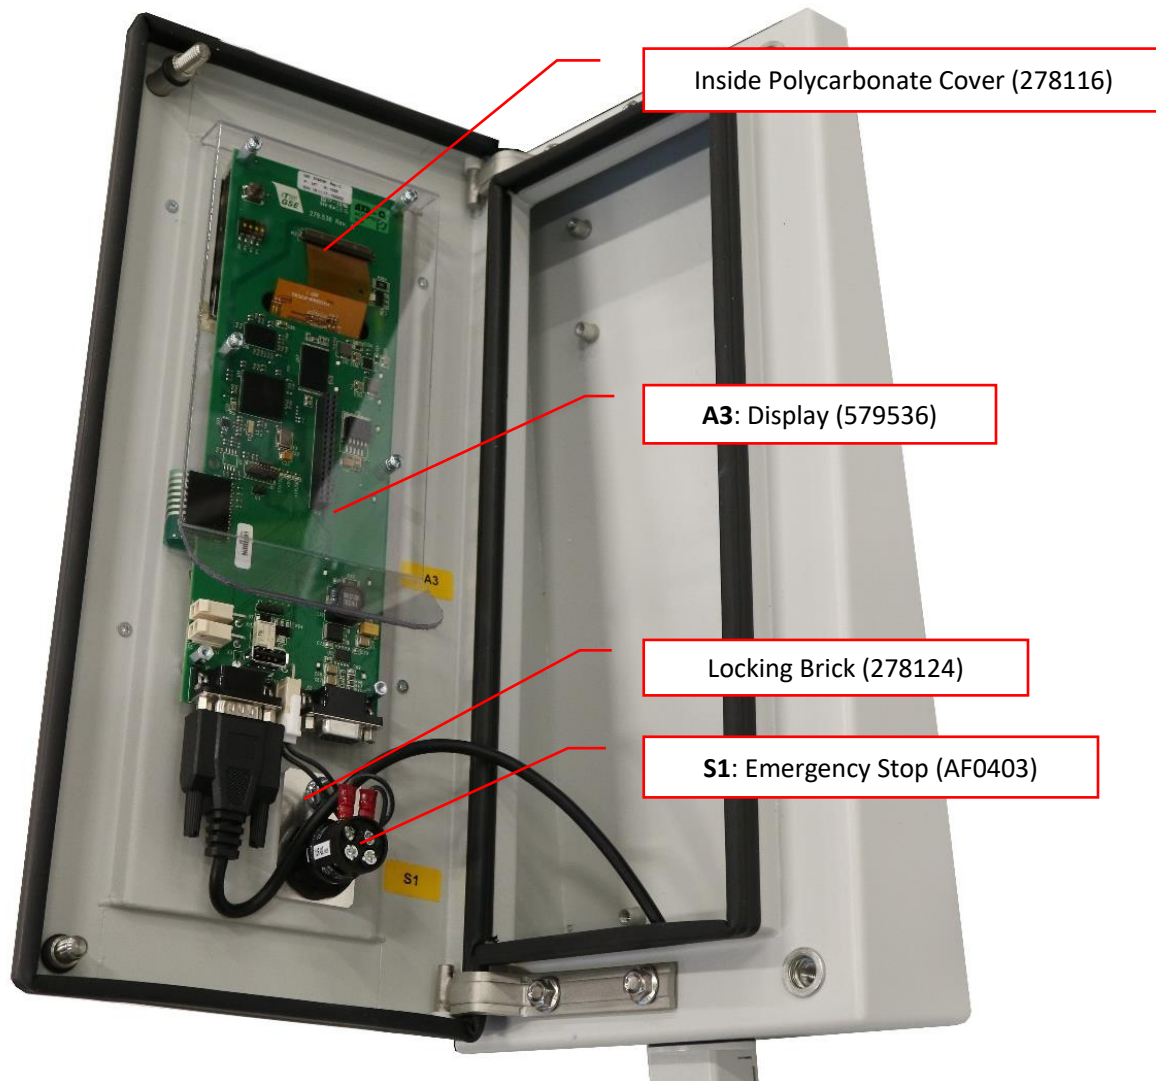

AXA 1400

Illustrated Parts List

GPU 28VDC (400/600A)

Table of Content

AXA 1400 GPU	1
Front View	1
Top View	1
Front -Inside Door.....	2
Front- Inside.....	3
Option.....	4
Remote Control Box (543802)	4
Remote Control Box - Inside.....	5

Front View

Comp. No.: Name (Part no.)

Top View

Illustrated Parts List - AXA 1400 Compact – 28V (400/600A)

Recommended Spare Parts list 543320 rev. -

Front -Inside Door

Illustrated Parts List - AXA 1400 Compact – 28V (400/600A)

Recommended Spare Parts list 543320 rev. -

Front– Inside

Illustrated Parts List - AXA 1400 Compact – 28V (400/600A)

Recommended Spare Parts list 543320 rev. -

Option

Remote Control Box (543802)

Illustrated Parts List - AXA 1400 Compact – 28V (400/600A)

Recommended Spare Parts list 543320 rev. -

Remote Control Box - Inside

Illustrated Parts List - AXA 1400 Compact – 28V (400/600A)

Recommended Spare Parts list 543320 rev. -

Correction History

Rev.	Comment:	Date:	Signature
Rev. – to A	<ul style="list-style-type: none">- Only recommended spare parts illustrated.- Real picture replacing 3D images where possible.- Remote Control Box added- Layout changes- Reference to recommended spare part list (543320 Rev.-)- Review and Update of all part numbers		CFR