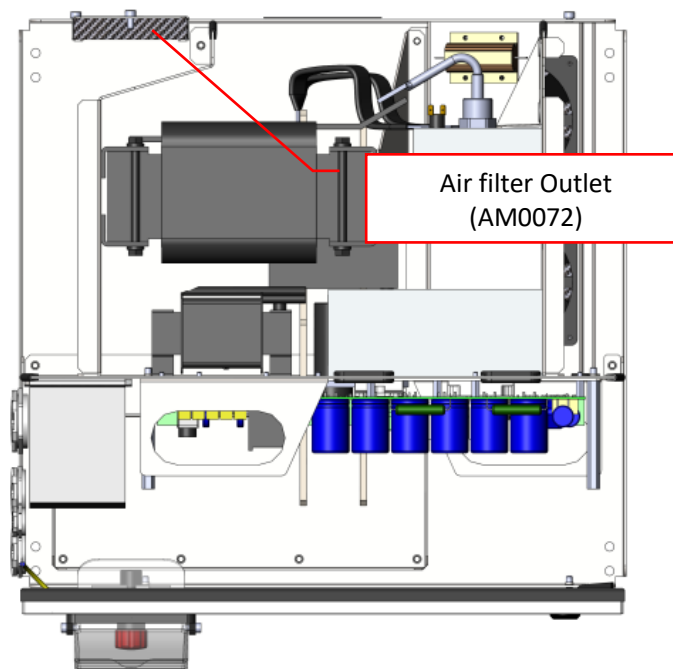

AXA 1400

Illustrated Parts List

GPU 28VDC (400/600A)

Table of Content

AXA 1400 GPU	1
Front View	1
Top View	1
Front -Inside Door.....	2
Front- Inside.....	3
Option.....	4
Remote Control Box (543802)	4
Remote Control Box - Inside.....	5

Illustrated Parts List - AXA 1400 Compact – 28V (400/600A)

Recommended Spare Parts list 543320 rev. -

AXA 1400 GPU

Please refer to www.itwgse.com/axapower for recommended list of spare parts. It is also possible to find diagrams and drawings of the unit at this website.

Front View

Comp. No.: Name (Part no.)

Top View

Illustrated Parts List - AXA 1400 Compact – 28V (400/600A)

Recommended Spare Parts list 543320 rev. -

Front -Inside Door

Illustrated Parts List - AXA 1400 Compact – 28V (400/600A)