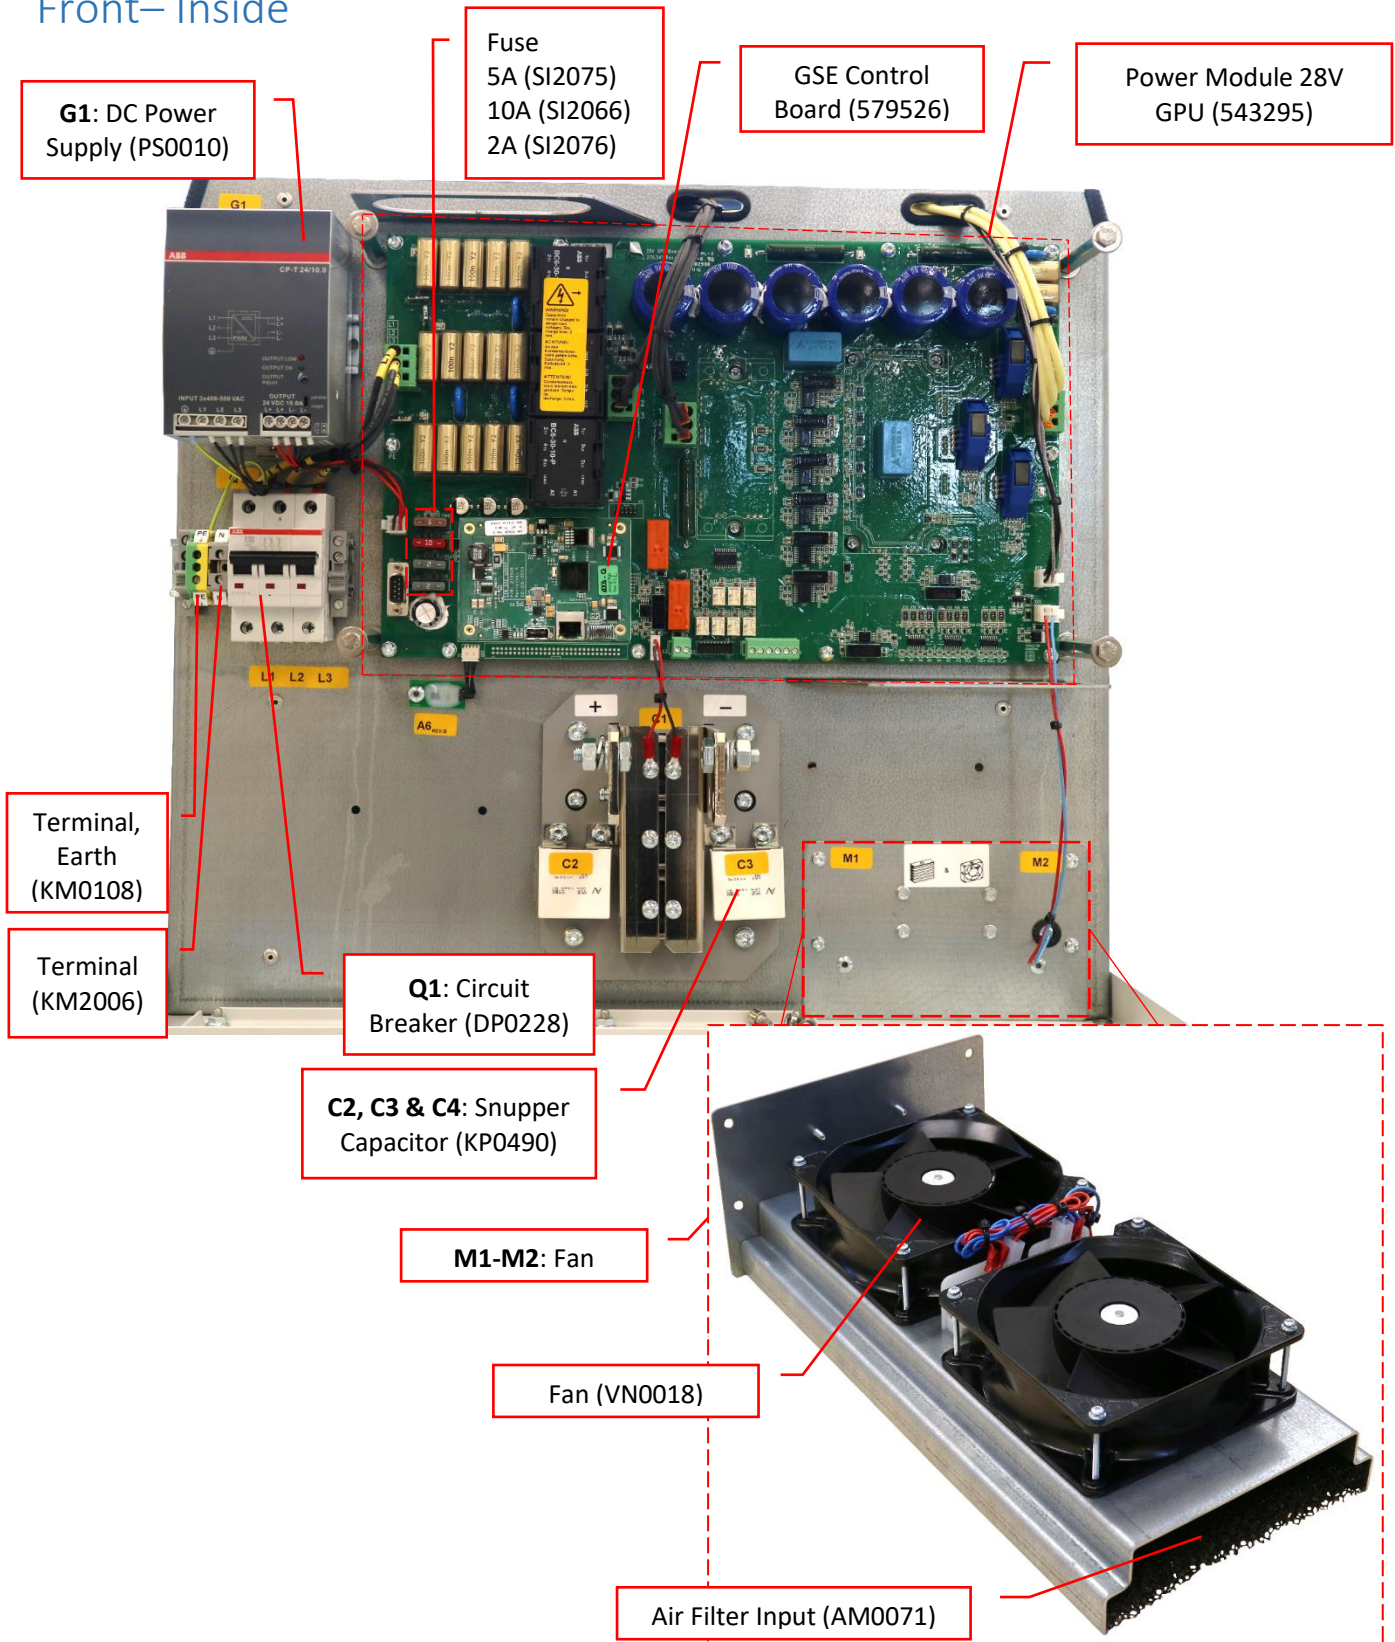

AXA 1400

Illustrated Parts List

GPU 28VDC (400/600A)

Table of Content

AXA 1400 GPU	1
Front View	1
Top View	1
Front -Inside Door.....	2
Front- Inside.....	3
Option.....	4
Remote Control Box (543802)	4
Remote Control Box - Inside.....	5

Front View

Comp. No.: Name (Part no.)

Top View

Illustrated Parts List - AXA 1400 Compact – 28V (400/600A)

Recommended Spare Parts list 543320 rev. -

Front -Inside Door

Illustrated Parts List - AXA 1400 Compact – 28V (400/600A)

Recommended Spare Parts list 543320 rev. -

Front– Inside

Illustrated Parts List - AXA 1400 Compact – 28V (400/600A)

Recommended Spare Parts list 543320 rev. -

Option

Remote Control Box (543802)

Illustrated Parts List - AXA 1400 Compact – 28V (400/600A)

Recommended Spare Parts list 543320 rev. -

Remote Control Box - Inside

Illustrated Parts List - AXA 1400 Compact – 28V (400/600A)

Recommended Spare Parts list 543320 rev. -

Correction History

Rev.	Comment:	Date:	Signature
Rev. – to A	<ul style="list-style-type: none">- Only recommended spare parts illustrated.- Real picture replacing 3D images where possible.- Remote Control Box added- Layout changes- Reference to recommended spare part list (543320 Rev.-)- Review and Update of all part numbers		CFR