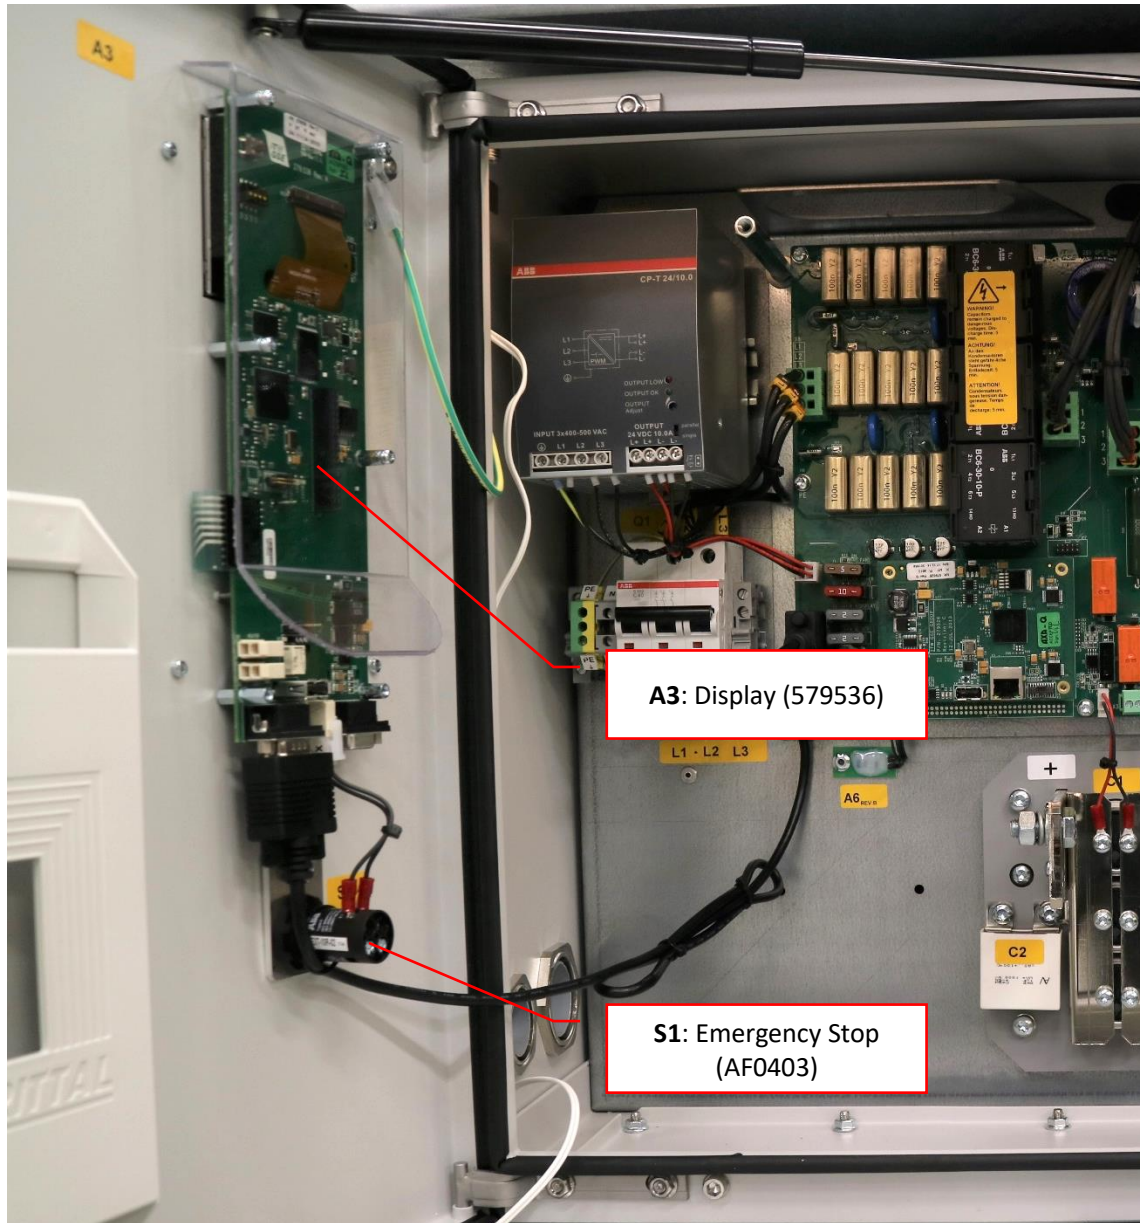

AXA 1400

Illustrated Parts List

GPU 28VDC (400/600A)

Table of Content

AXA 1400 GPU	1
Front View	1
Top View	1
Front -Inside Door.....	2
Front- Inside.....	3
Option.....	4
Remote Control Box (543802)	4
Remote Control Box - Inside.....	5

Front View

Comp. No.: Name (Part no.)

Top View

Illustrated Parts List - AXA 1400 Compact – 28V (400/600A)

Recommended Spare Parts list 543320 rev. -

Front -Inside Door

Illustrated Parts List - AXA 1400 Compact – 28V (400/600A)

Recommended Spare Parts list 543320 rev. -

Front– Inside

Illustrated Parts List - AXA 1400 Compact – 28V (400/600A)

Recommended Spare Parts list 543320 rev. -

Option

Remote Control Box (543802)

Illustrated Parts List - AXA 1400 Compact – 28V (400/600A)

Recommended Spare Parts list 543320 rev. -

Remote Control Box - Inside

Illustrated Parts List - AXA 1400 Compact – 28V (400/600A)

Recommended Spare Parts list 543320 rev. -

Correction History

Rev.	Comment:	Date:	Signature
Rev. – to A	<ul style="list-style-type: none">- Only recommended spare parts illustrated.- Real picture replacing 3D images where possible.- Remote Control Box added- Layout changes- Reference to recommended spare part list (543320 Rev.-)- Review and Update of all part numbers		CFR